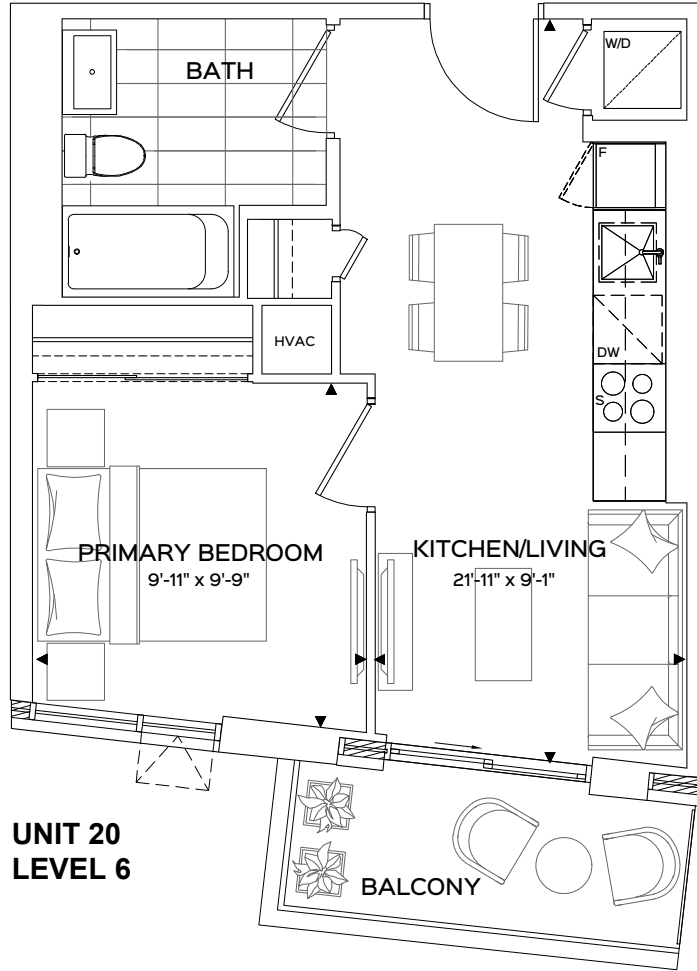

ONE BEDROOM

BISHOP

BARRIER FREE

446 SQ.FT. • 60 SQ.FT. BALCONY

**UNIT 20, LEVEL 7
UNIT 21, LEVEL 9**

**UNIT 21
LEVELS 8 & 10**

B-1F

THE
REBECCA
CONDOS

Floorplans are subject to change without notice. Actual dimensions and square footage may vary from that stated herein. Floorplans are not to scale and may be mirror image of what is shown. Window and door locations, size and type may vary without notice. Bulkheads required for construction purposes have not been indicated. Tile patterns may vary. Any furniture and/or islands not included. Balcony, terrace and/or patio square footage is approximate, not included in the suite area and may vary depending on floor level, location and other factors, and is subject to change without notice. E. & O.E.