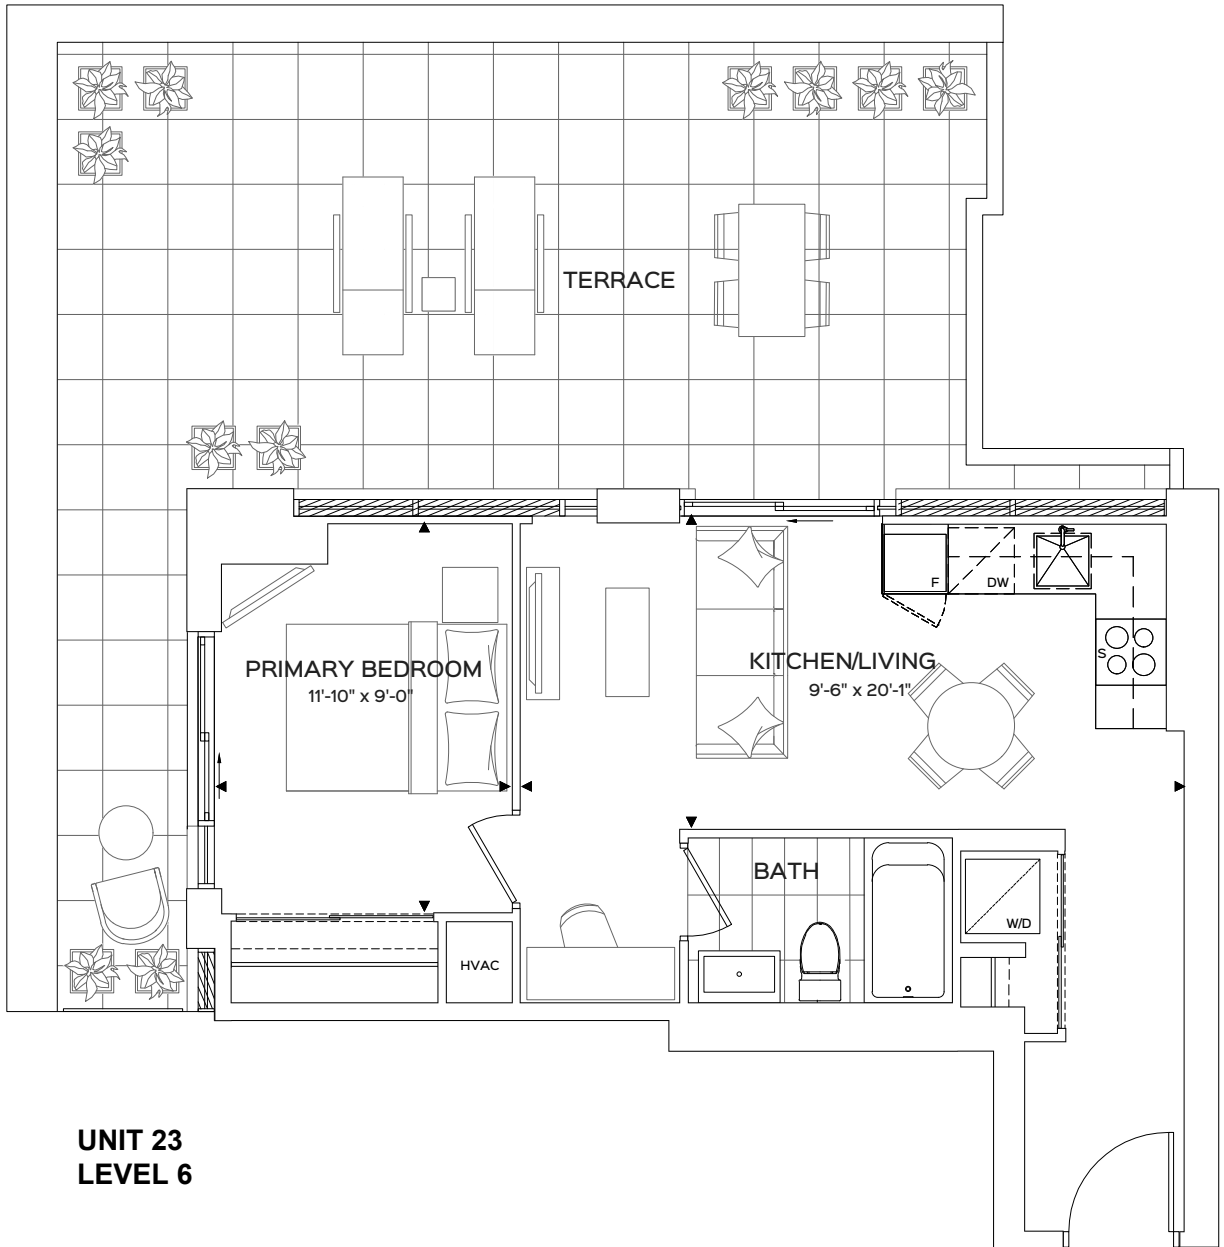

ONE BEDROOM

FENNELL

534 SQ.FT. • 508 SQ.FT. TERRACE

B-1J

LEVEL 6

THE
REBECCA
CONDOS

Floorplans are subject to change without notice. Actual dimensions and square footage may vary from that stated herein. Floorplans are not to scale and may be mirror image of what is shown. Window and door locations, size and type may vary without notice. Bulkheads required for construction purposes have not been indicated. Tile patterns may vary. Any furniture and/or islands not included. Balcony, terrace and/or patio square footage is approximate, not included in the suite area and may vary depending on floor level, location and other factors, and is subject to change without notice. E. & O.E.