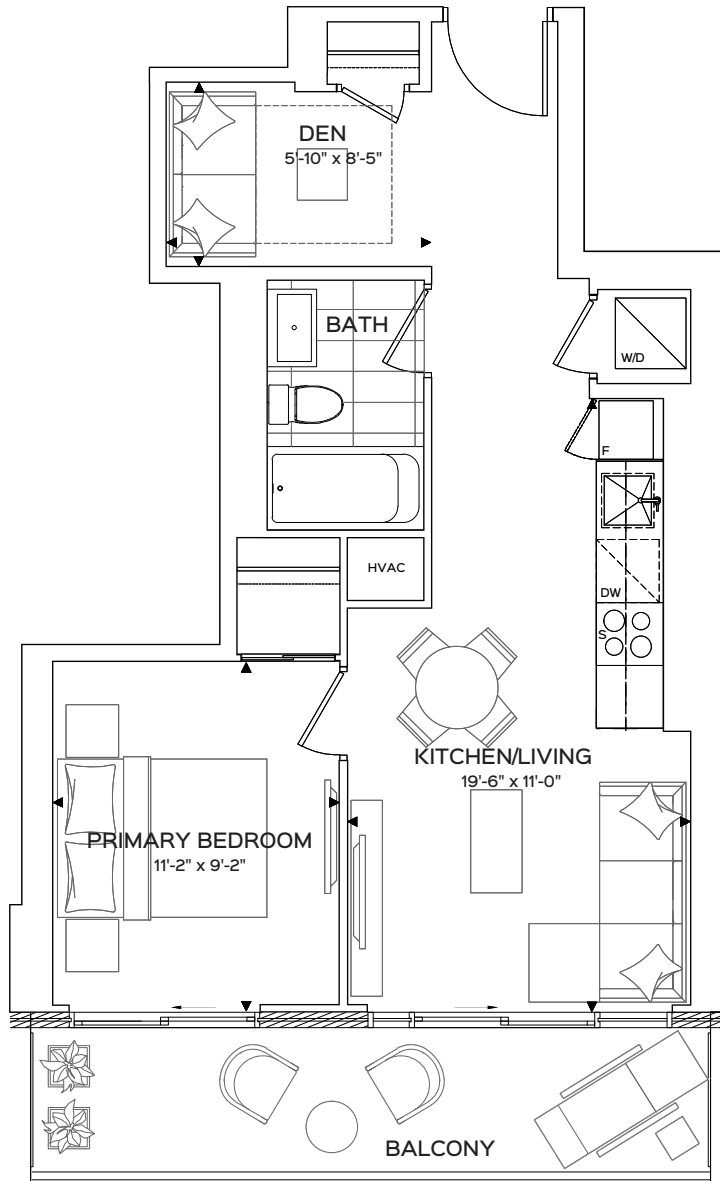

ONE BEDROOM + DEN

# GRACE

557 SQ.FT. • 107 SQ.FT. BALCONY

**UNIT 09**  
**LEVELS 14 - 30**

A-1C+D

LEVELS 14 - 30

THE  
**REBECCA**  
CONDOS

Floorplans are subject to change without notice. Actual dimensions and square footage may vary from that stated herein. Floorplans are not to scale and may be mirror image of what is shown. Window and door locations, size and type may vary without notice. Bulkheads required for construction purposes have not been indicated. Tile patterns may vary. Any furniture and/or islands not included. Balcony, terrace and/or patio square footage is approximate, not included in the suite area and may vary depending on floor level, location and other factors, and is subject to change without notice. E. & O.E.