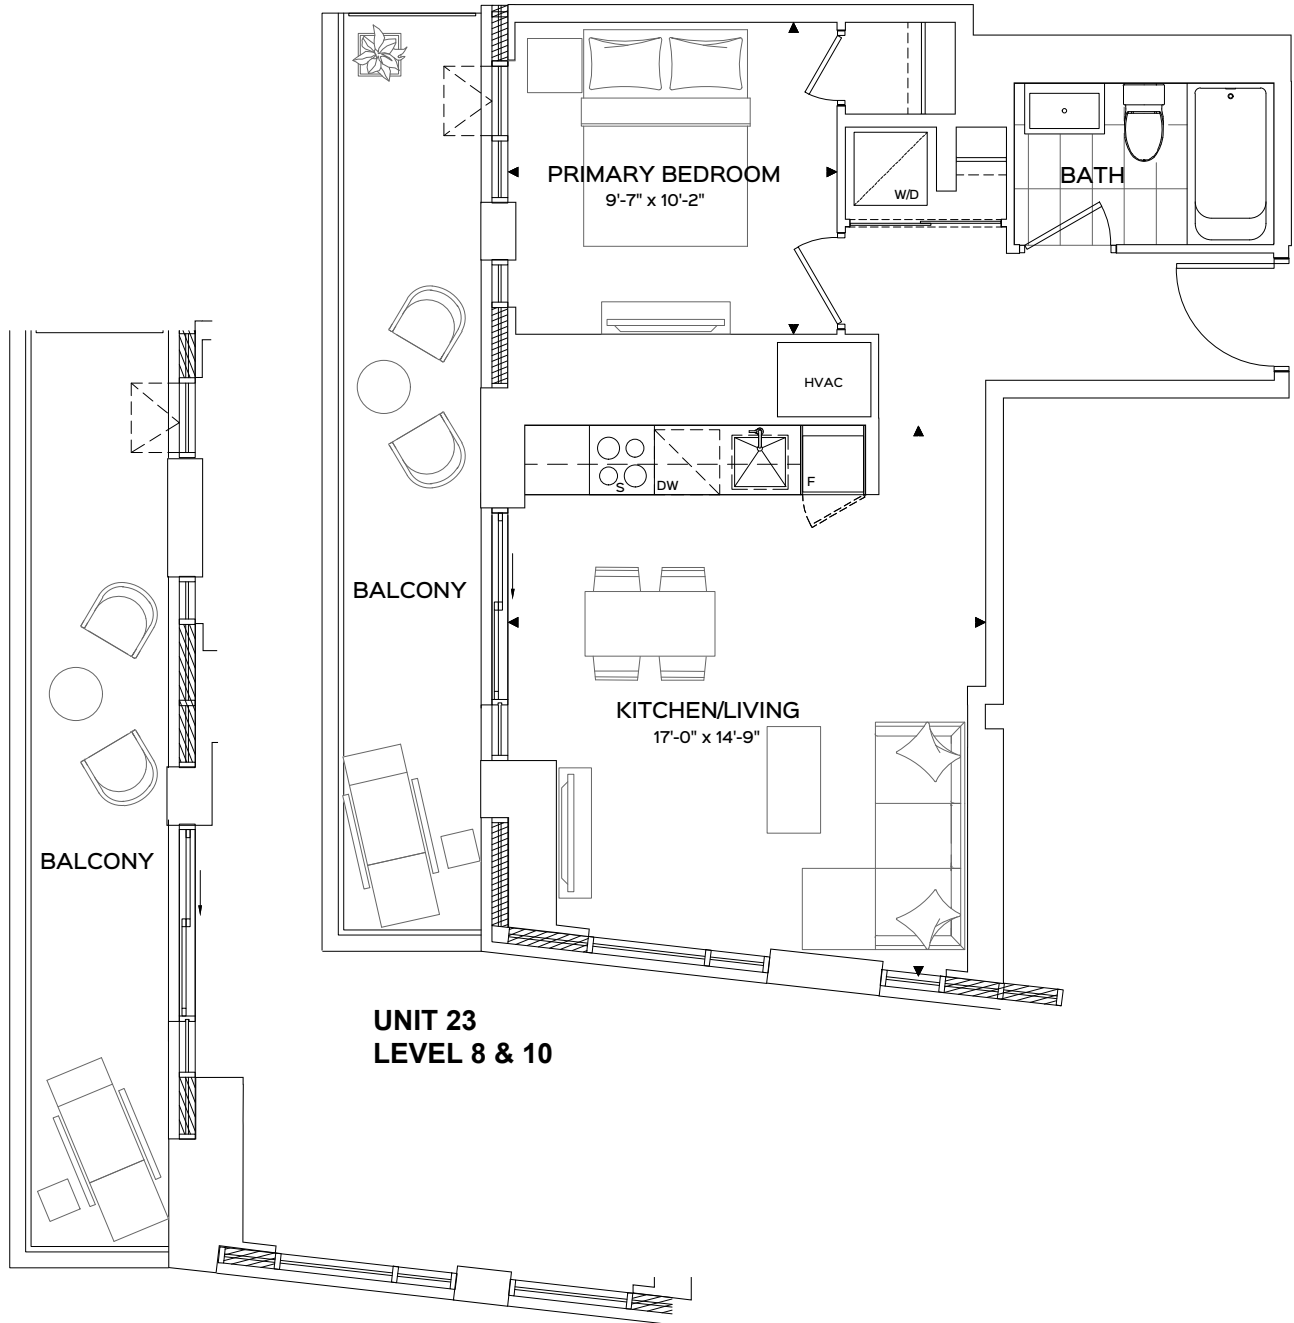

ONE BEDROOM

HUMMINGBIRD

563 SQ.FT. • 141 SQ.FT. BALCONY

**UNIT 23
LEVEL 9**

B-17a

LEVELS 8-10

THE
REBECCA
CONDOS

Floorplans are subject to change without notice. Actual dimensions and square footage may vary from that stated herein. Floorplans are not to scale and may be mirror image of what is shown. Window and door locations, size and type may vary without notice. Bulkheads required for construction purposes have not been indicated. Tile patterns may vary. Any furniture and/or islands not included. Balcony, terrace and/or patio square footage is approximate, not included in the suite area and may vary depending on floor level, location and other factors, and is subject to change without notice. E. & O.E.