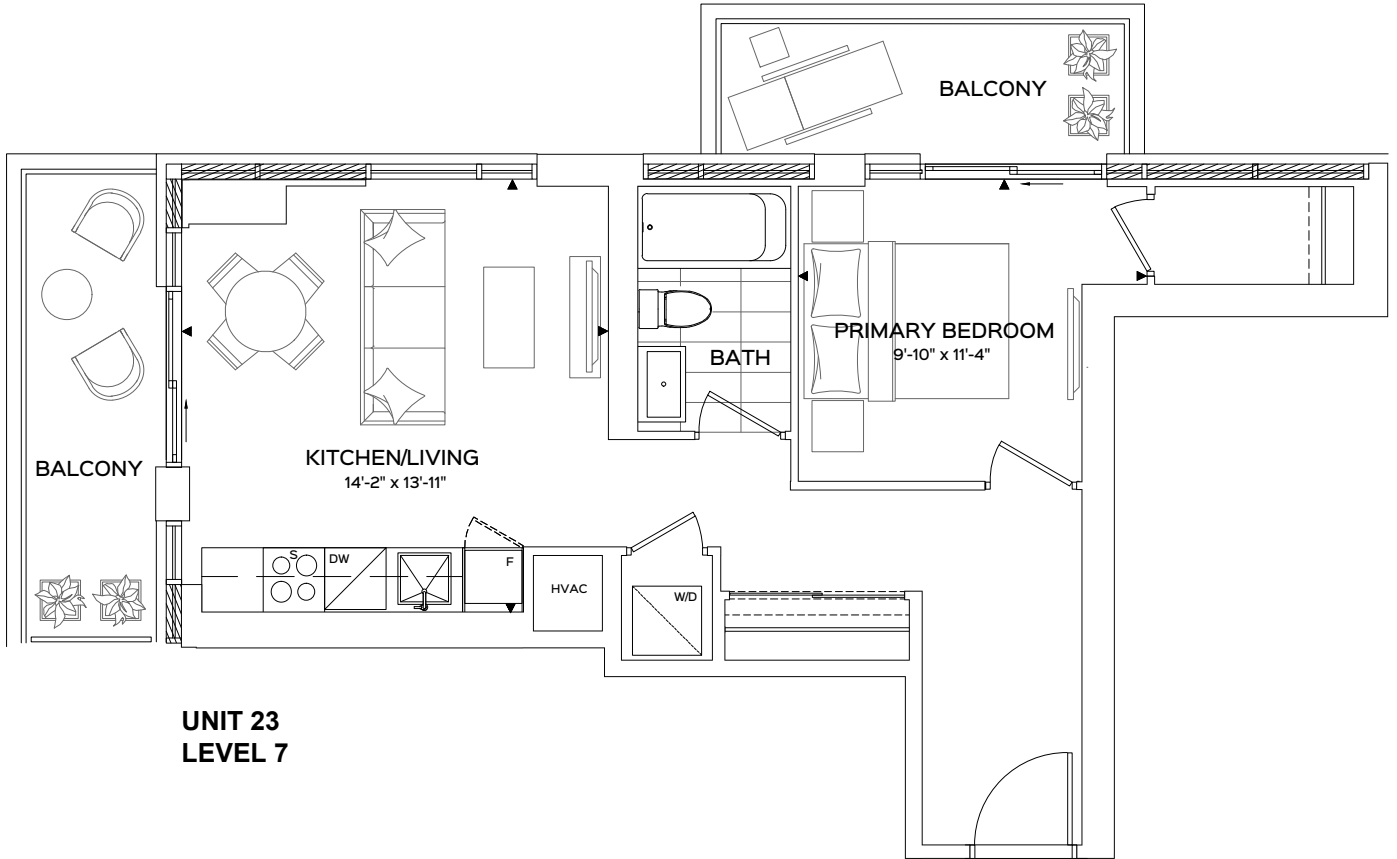

ONE BEDROOM

KENNEDY

583 SQ.FT. • 146 SQ.FT. BALCONY

**UNIT 23
LEVEL 7**

B-1H

LEVEL 7

THE
REBECCA
 CONDOS

Floorplans are subject to change without notice. Actual dimensions and square footage may vary from that stated herein. Floorplans are not to scale and may be mirror image of what is shown. Window and door locations, size and type may vary without notice. Bulkheads required for construction purposes have not been indicated. Tile patterns may vary. Any furniture and/or islands not included. Balcony, terrace and/or patio square footage is approximate, not included in the suite area and may vary depending on floor level, location and other factors, and is subject to change without notice. E. & O.E.