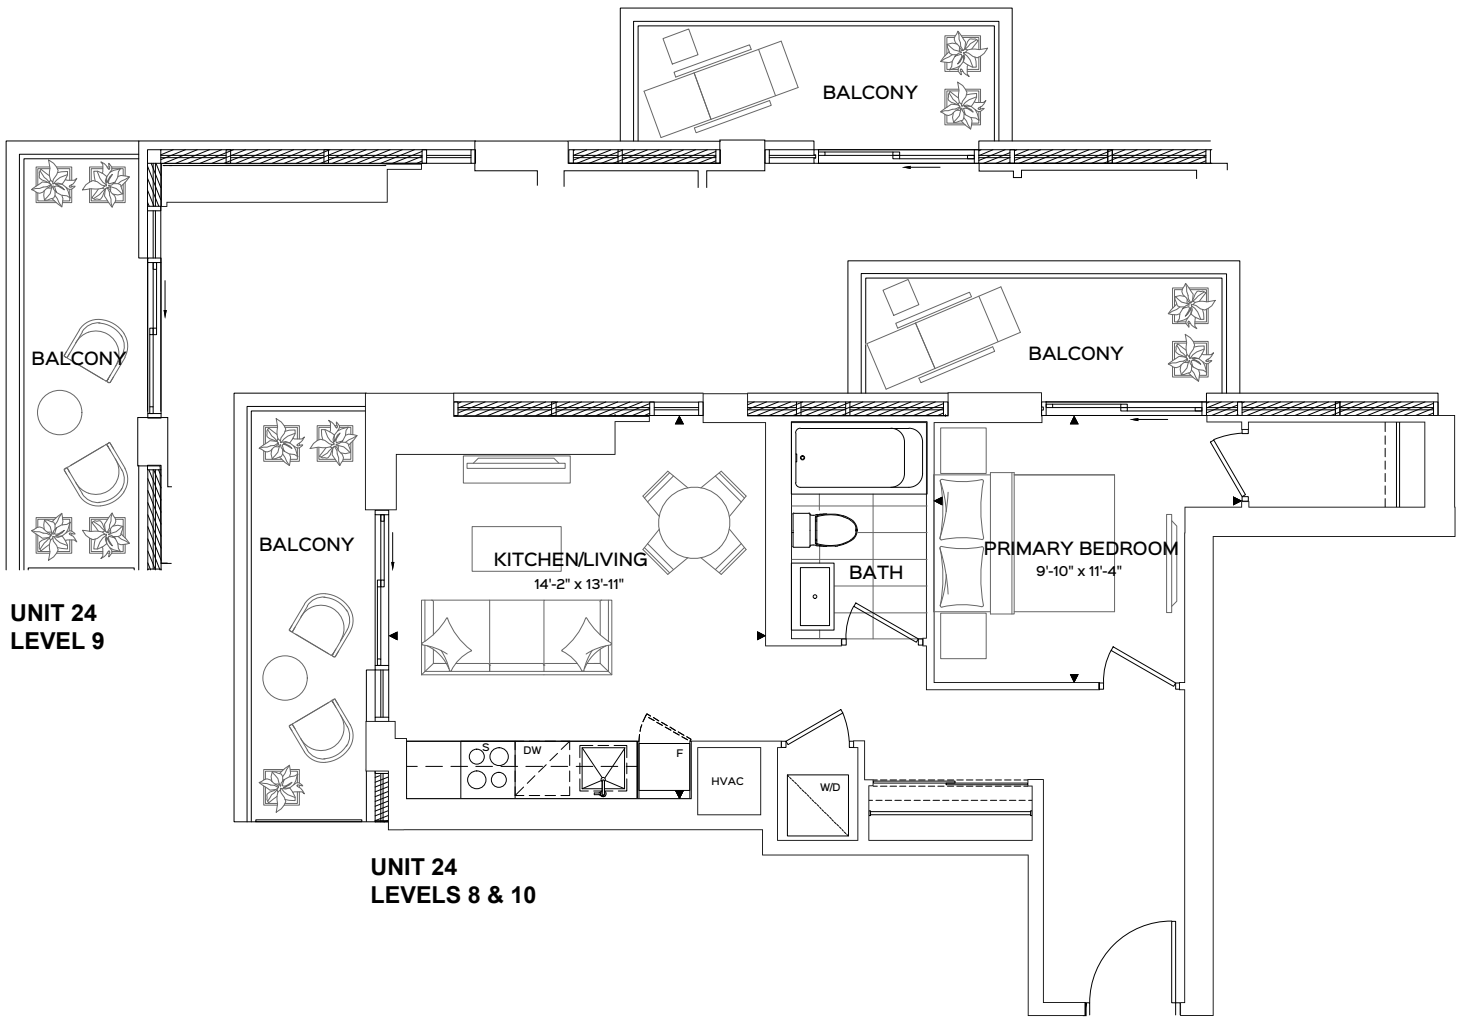

ONE BEDROOM

LIBERTY

585 SQ.FT. • 148 SQ.FT. BALCONY

B-1U

LEVELS 8-10

THE
REBECCA
CONDOS

Floorplans are subject to change without notice. Actual dimensions and square footage may vary from that stated hereon. Floorplans are not to scale and may be mirror image of what is shown. Window and door locations, size and type may vary without notice. Bulkheads required for construction purposes have not been indicated. Tile patterns may vary. Any furniture and/or islands not included. Balcony, terrace and/or patio square footage is approximate, not included in the suite area and may vary depending on floor level, location and other factors, and is subject to change without notice. E. & O.E.