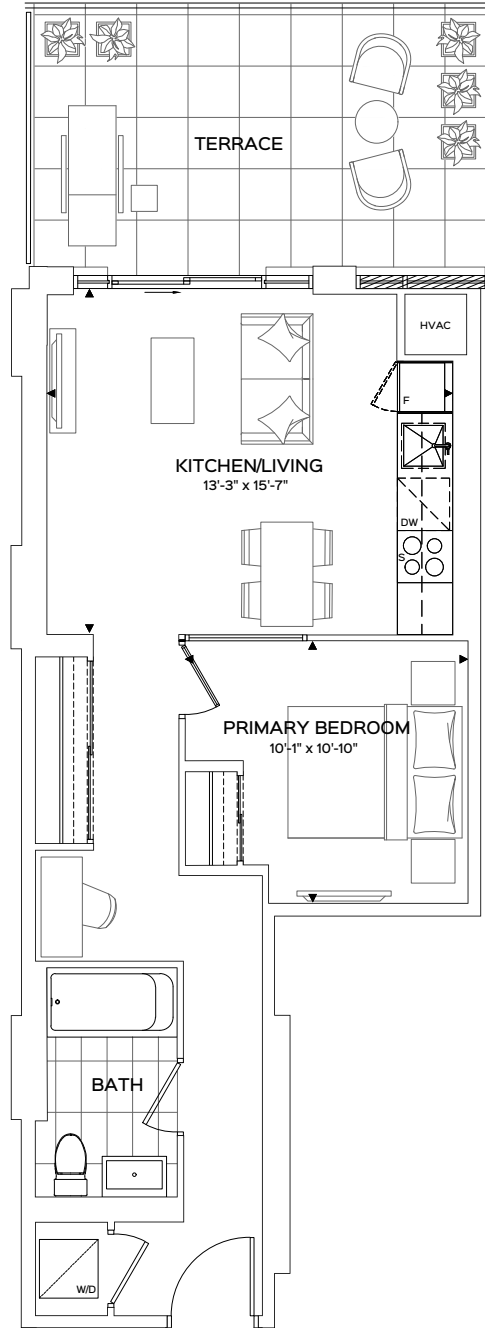

ONE BEDROOM
LOCKE
 591 SQ.FT. • 180 SQ.FT. BALCONY

**UNIT 32
 LEVEL 6**

B-1S

LEVEL 6

THE
REBECCA
 CONDOS

Floorplans are subject to change without notice. Actual dimensions and square footage may vary from that stated herein. Floorplans are not to scale and may be mirror image of what is shown. Window and door locations, size and type may vary without notice. Bulkheads required for construction purposes have not been indicated. Tile patterns may vary. Any furniture and/or islands not included. Balcony, terrace and/or patio square footage is approximate, not included in the suite area and may vary depending on floor level, location and other factors, and is subject to change without notice. E. & O.E.