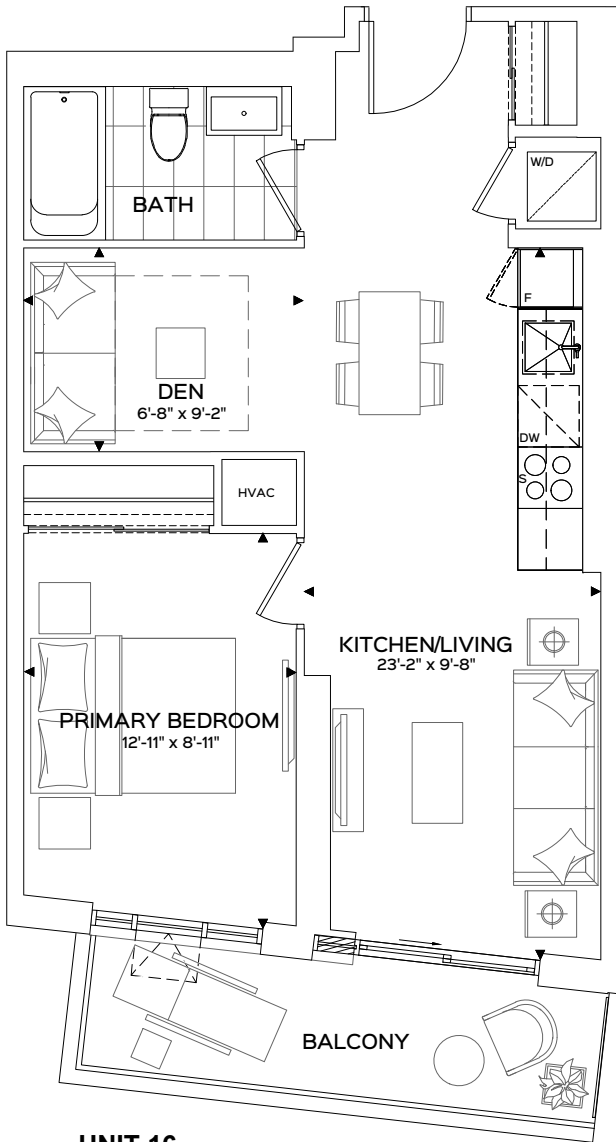

ONE BEDROOM + DEN

# MAGNOLIA

592 SQ.FT. • 85 SQ.FT. BALCONY

**UNIT 16  
LEVEL 6**

**UNIT 16, LEVEL 7  
UNIT 17, LEVEL 9**

**UNIT 17  
LEVELS 8 & 10**

## B-1G+D

LEVEL 6

LEVEL 7

LEVELS 8-10

THE  
**REBECCA**  
CONDOS

Floorplans are subject to change without notice. Actual dimensions and square footage may vary from that stated herein. Floorplans are not to scale and may be mirror image of what is shown. Window and door locations, size and type may vary without notice. Bulkheads required for construction purposes have not been indicated. Tile patterns may vary. Any furniture and/or islands not included. Balcony, terrace and/or patio square footage is approximate, not included in the suite area and may vary depending on floor level, location and other factors, and is subject to change without notice. E. & O.E.