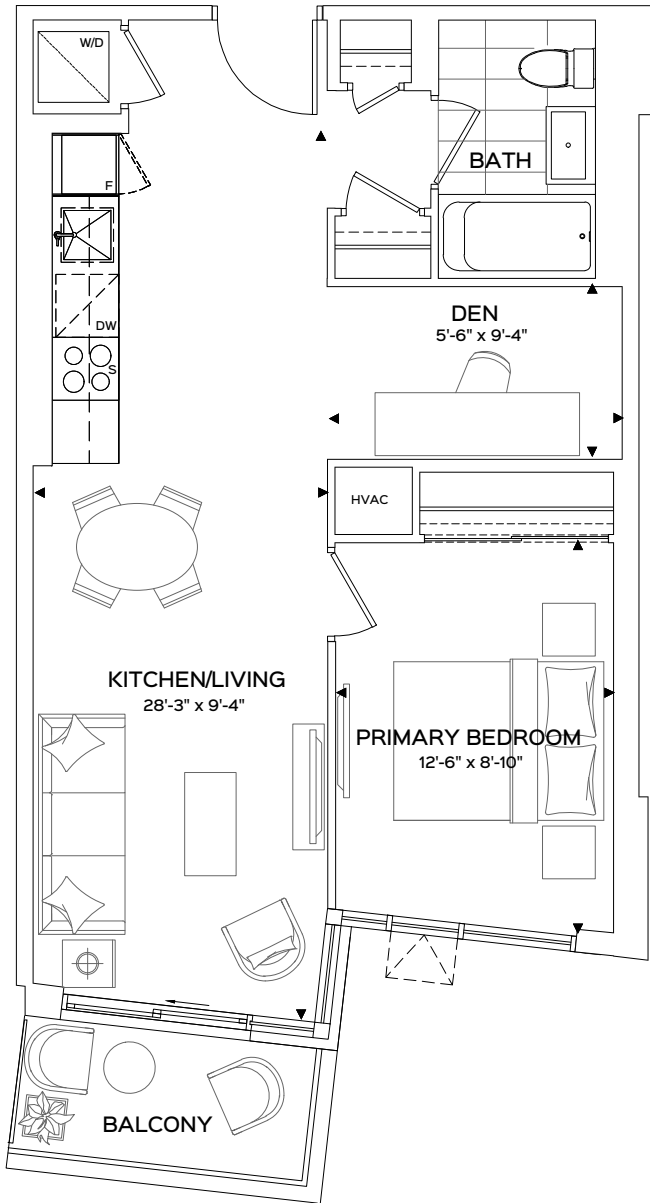

ONE BEDROOM + DEN

# MONTEREY

615 SQ.FT. • 49 SQ.FT. BALCONY

**UNIT 15  
LEVEL 6**

**UNIT 15, LEVEL 7  
UNIT 16, LEVEL 9**

**UNIT 16  
LEVELS 8 & 10**

## B-1F+D

LEVEL 6

LEVEL 7

LEVELS 8-10

THE  
**REBECCA**  
CONDOS

Floorplans are subject to change without notice. Actual dimensions and square footage may vary from that stated herein. Floorplans are not to scale and may be mirror image of what is shown. Window and door locations, size and type may vary without notice. Bulkheads required for construction purposes have not been indicated. Tile patterns may vary. Any furniture and/or islands not included. Balcony, terrace and/or patio square footage is approximate, not included in the suite area and may vary depending on floor level, location and other factors, and is subject to change without notice. E. & O.E.