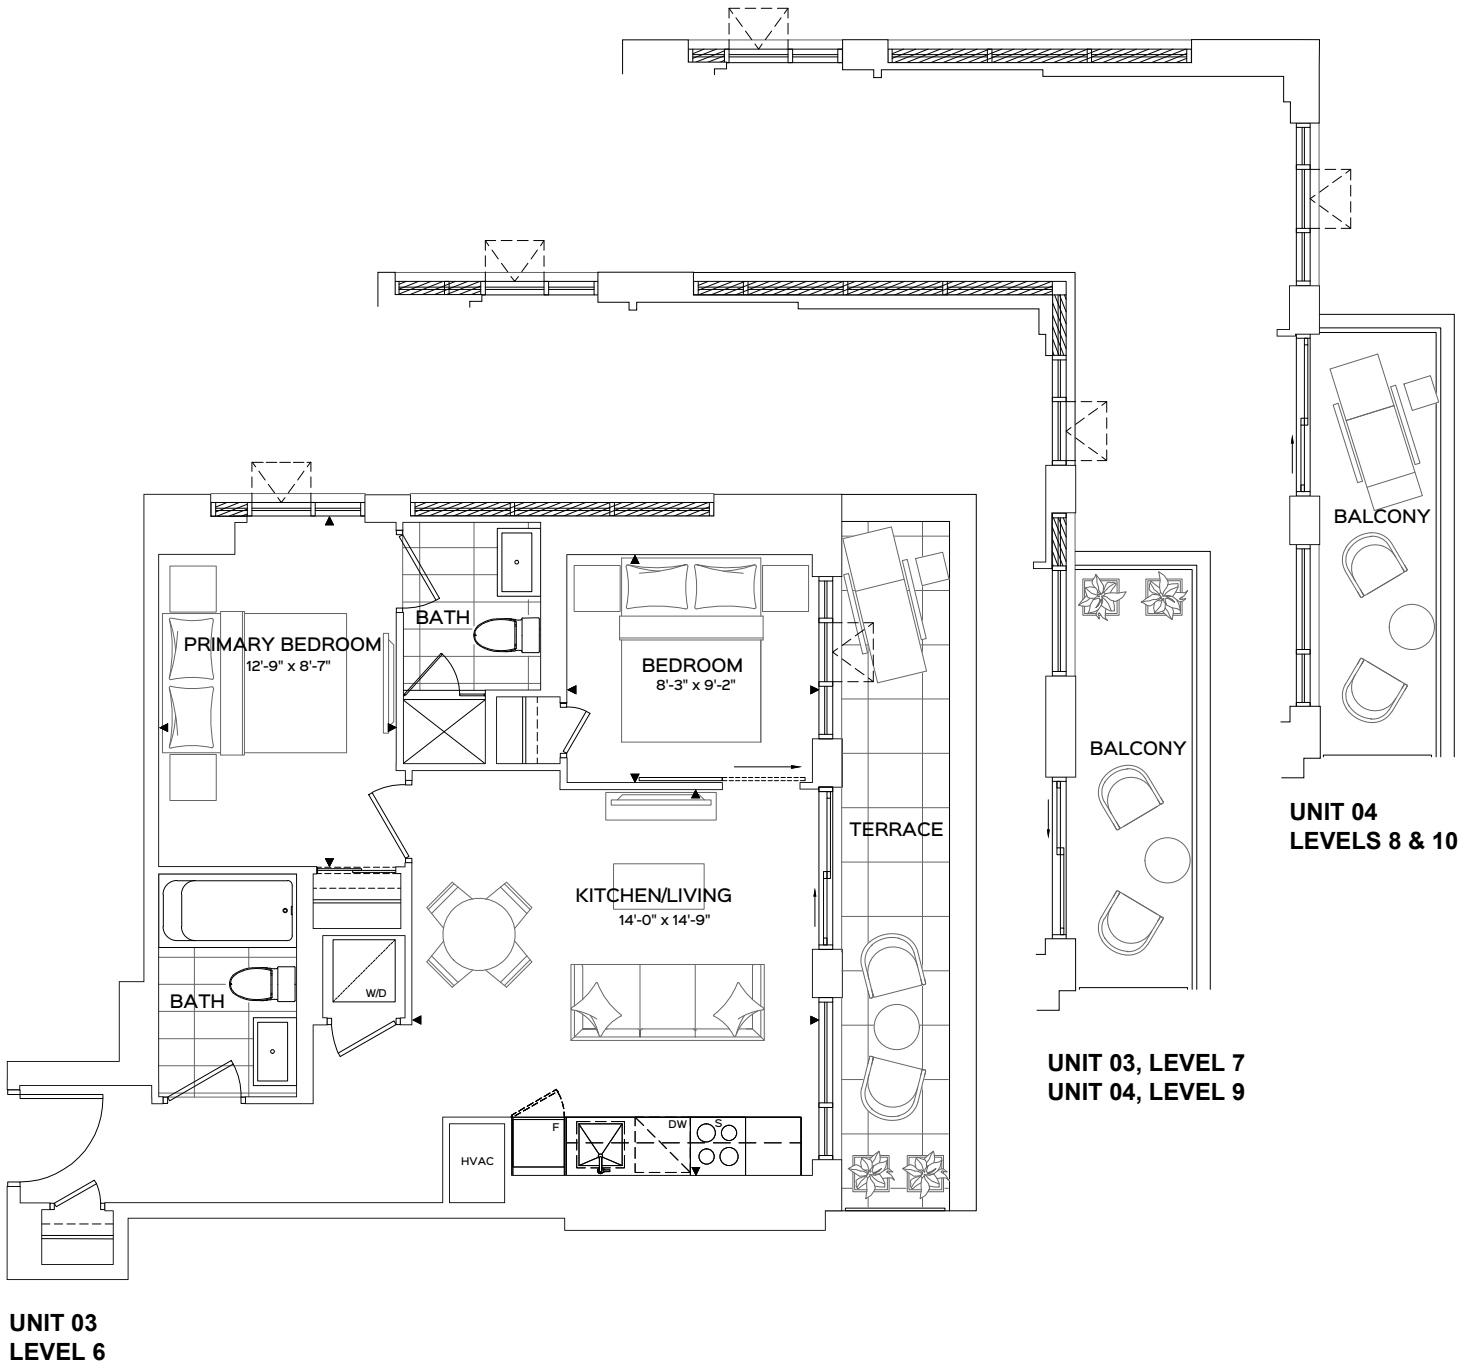

TWO BEDROOM  
**STONE**

689 SQ.FT. • 76 SQ.FT. BALCONY @ LEVELS 8 - 10  
 697 SQ.FT. • 76 SQ.FT. BALCONY @ LEVEL 7  
 697 SQ.FT. • 127 SQ.FT. TERRACE @ LEVEL 6

**B-2B**

THE  
**REBECCA**  
 CONDOS

Floorplans are subject to change without notice. Actual dimensions and square footage may vary from that stated herein. Floorplans are not to scale and may be mirror image of what is shown. Window and door locations, size and type may vary without notice. Bulkheads required for construction purposes have not been indicated. Tile patterns may vary. Any furniture and/or islands not included. Balcony, terrace and/or patio square footage is approximate, not included in the suite area and may vary depending on floor level, location and other factors, and is subject to change without notice. E. & O.E.