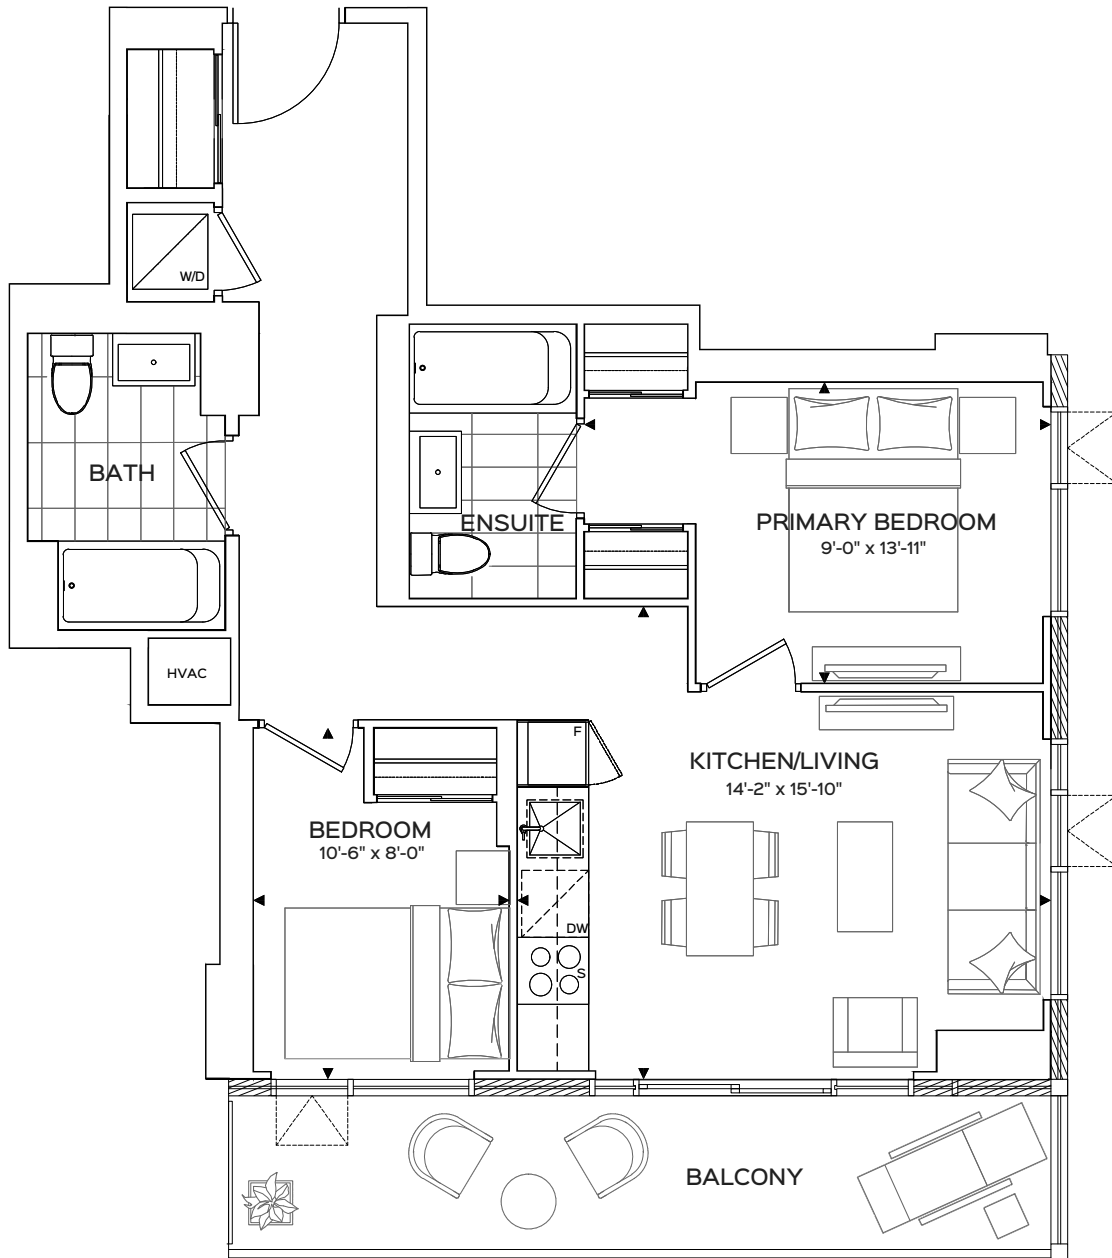

TWO BEDROOM
VICTORIA

727 SQ.FT. • 123 SQ.FT. BALCONY

UNIT 05
LEVELS 13 - 30

A-2B

THE
REBECCA
 CONDOS

Floorplans are subject to change without notice. Actual dimensions and square footage may vary from that stated herein. Floorplans are not to scale and may be mirror image of what is shown. Window and door locations, size and type may vary without notice. Bulkheads required for construction purposes have not been indicated. Tile patterns may vary. Any furniture and/or islands not included. Balcony, terrace and/or patio square footage is approximate, not included in the suite area and may vary depending on floor level, location and other factors, and is subject to change without notice. E. & O.E.