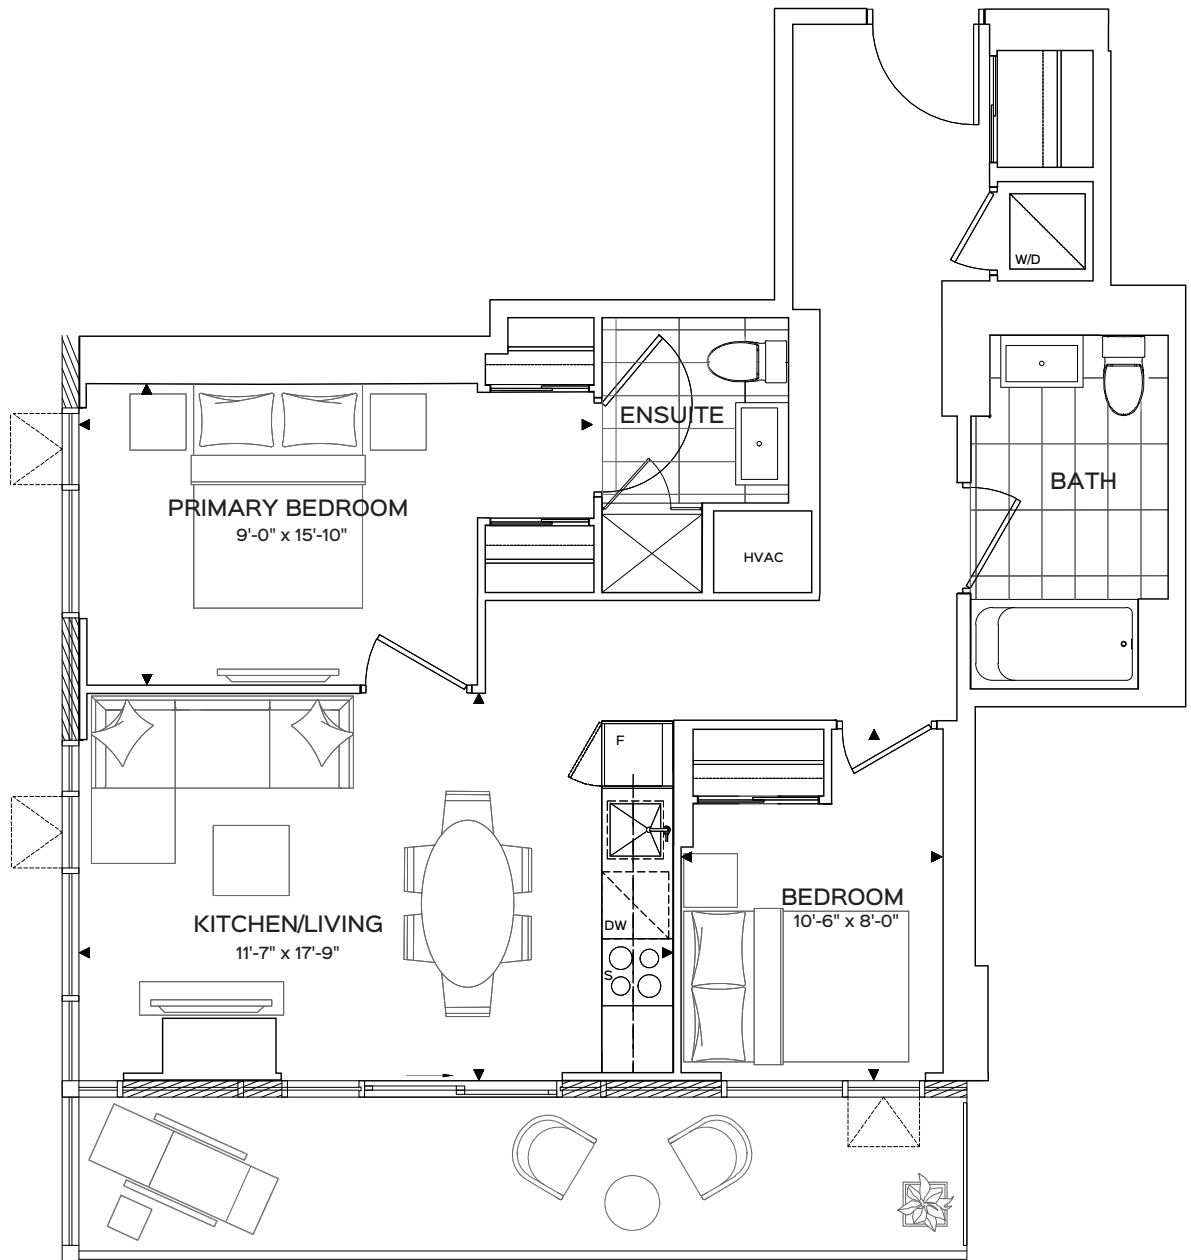

TWO BEDROOM  
**YORK**  
 BARRIER FREE  
 788 SQ.FT. • 133 SQ.FT. BALCONY

**UNIT 10**  
**LEVELS 14 - 30**

A-2C

THE  
**REBECCA**  
 CONDOS

Floorplans are subject to change without notice. Actual dimensions and square footage may vary from that stated herein. Floorplans are not to scale and may be mirror image of what is shown. Window and door locations, size and type may vary without notice. Bulkheads required for construction purposes have not been indicated. Tile patterns may vary. Any furniture and/or islands not included. Balcony, terrace and/or patio square footage is approximate, not included in the suite area and may vary depending on floor level, location and other factors, and is subject to change without notice. E. & O.E.